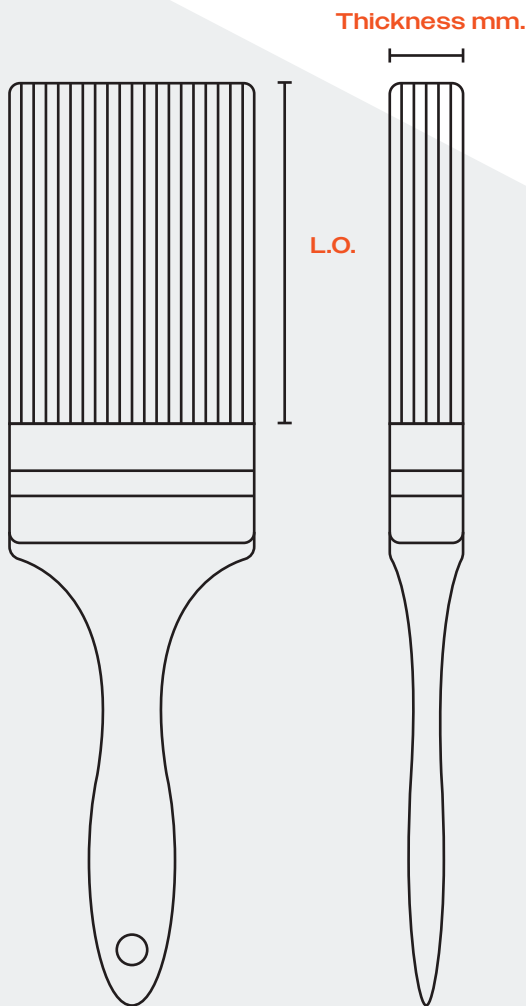

Universite Mah.
Firuzkoy Blv. No:28
34320 Avcilar, Istanbul, TURKEY

SYNTHETIC FILAMENTS / NATURAL BRISTLE MIXTURE

Historically, natural bristle has been the only fill material used in paint brush manufacture, due to its tapered-profile and rough surface finish enabling good paint pick-up and retention.